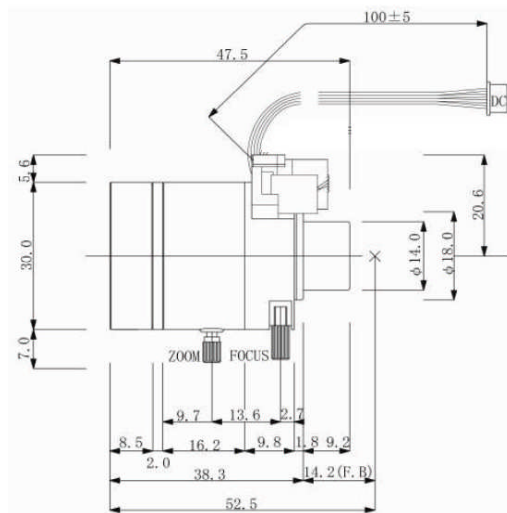

Kawaden CCTV LENS

BKV0650DIR

**A multi task long focus
6-50mm Board Lens for Day and Night use**

**6-50mm F1.6-360 IR Varifocal Lens
for Board Mount Camera
Φ 14mm Straight Mount
DC Auto Iris
ED glass employed**

Model No.	BKV0650DIR	M.O.D.	0.3m	
Focal Length	6 - 50 mm	Dimensions	30(W) x 35.6(H) x 47.5(L) mm	
Max. Aperture Ratio	1:1.6-360	Weight	33g	
Image Format	1/3 inch	Driving Coil	190 Ω ± 10% (20 °C)	
Mount	Board Mount φ14mm Straight	Operating Voltage	Close to Open	Less than 4.0V
			Open to Close	More than 0.5V
Operation	Iris	DC Auto Iris	Dumping Coil	855 Ω ± 10% (20 °C)
	Focus	Manual	Operating Temperature	-10°C - +50°C
	Zoom	Manual	Wave Length Covered	400nm - 900nm
Angle of View (1/3")	D	54.6° - 7.1°		
	H	43.9° - 5.7°		
	V	33.2° - 4.3°		