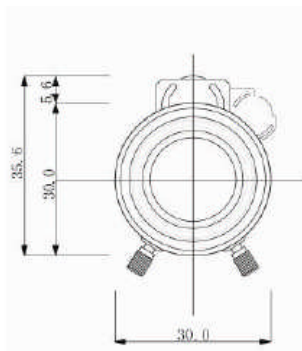

Kawaden CCTV LENS

BKV0650DIR

**A multi task long focus
6-50mm Board Lens for Day and Night use**

**6-50mm F1.6-360 IR Varifocal Lens
for Board Mount Camera
Φ 14mm Straight Mount
DC Auto Iris
ED glass employed**

Model No.	BKV0650DIR	M.O.D.	0.3m	
Focal Length	6 - 50 mm	Dimensions	30(W) x 35.6(H) x 47.5(L) mm	
Max. Aperture Ratio	1:1.6-360	Weight	33g	
Image Format	1/3 inch	Driving Coil	190 Ω ± 10% (20 °C)	
Mount	Board Mount φ14mm Straight	Operating Voltage	Close to Open	Less than 4.0V
			Open to Close	More than 0.5V
Operation	Iris	DC Auto Iris	Dumping Coil	855 Ω ± 10% (20 °C)
	Focus	Manual	Operating Temperature	-10°C - +50°C
	Zoom	Manual	Wave Length Covered	400nm - 900nm
Angle of View (1/3")	D	54.6° - 7.1°		
	H	43.9° - 5.7°		
	V	33.2° - 4.3°		